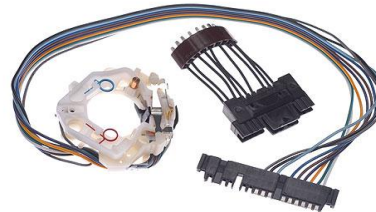

TURN SIGNAL SWITCH

O7800482

O7800482	67-68 w/out column shift auto trans, with and with out tilt	$	30.00
NOTE..... emg flasher actuator hole in outer collar is round			
O1997938	69-76 All,includes lead wiring	$	25.00
O1997938	77-81 includes lead wiring	$	25.00