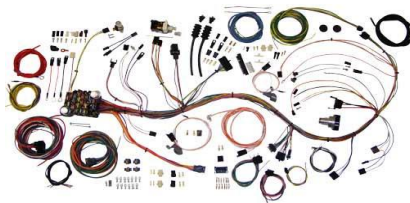

WGC

"OUR PARTS PUT THE CLASS IN CLASSICS"