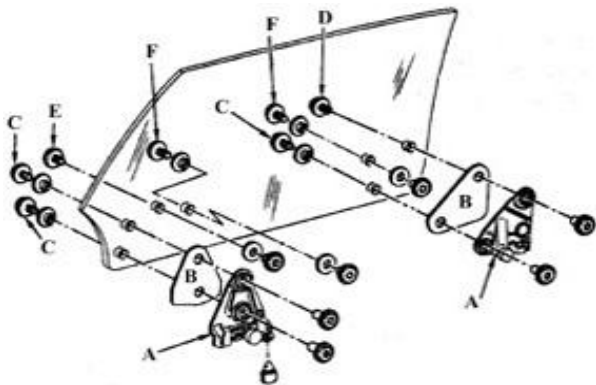

1968-69 LEFT & RIGHT FRONT DOOR GLASS MOUNTING KIT

FDGMK-050 68-69 FRONT DOOR MOUNTING KIT $ **190.00**

Everything included to fully mount both RH and LH front door glass.
COMPLETE 68 pc SET INCLUDES:
A(1) RIGHT DOOR GLASS FRONT AND REAR MOUNT PLATE SET(A)
(1)LEFT DOOR GLASS FRONT AND REAR MOUNT PLATE SET(B)
(2) DOOR GLASS PLATE GASKET SETS ©
(6)FRONT AND REAR GLASS PLATE MOUNT STUD & ASSY D
(2) REAR GLASS PLATE MOUNT & NUT (E)
(2) FWD DOOR GLASS STOP BUMPER ASSY F
(4)DOOR WINDOW SASH MOUNT STUD ASSY
(4)WINDOW SASH RETAINING NUT