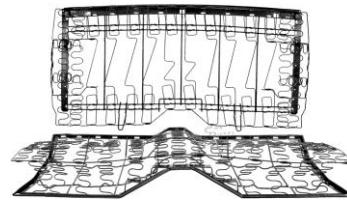

F67-SFL	67-69 SEAT FRAME ASSEMBLY LEFT	$ 300.00	F67-RSFC	1967-69 REAR SEAT FRAME ASSY COUPE STANDARD INTERIOR	$ 625.00
F67-SFR	SEAT FRAME ASSEMBLY RIGHT	$ 300.00			
			F67-RSFV	67-69 REAR SEAT FRAME ASSY CONVERTIBLE/DELUXE INTERIOR WITH ARMREST	$ 625.00